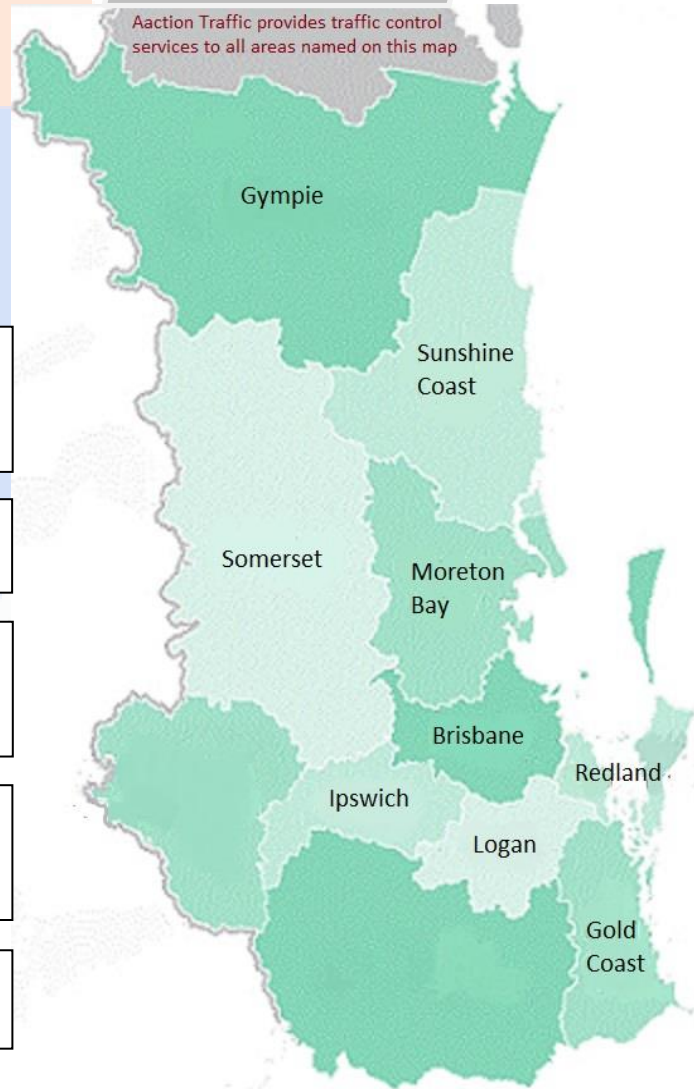

GYMPIE BRANCH

51 Duke Street, GYMPIE Qld 4570
Ph: 5483 6314

NOOSA BRANCH

U4, 5 Commerce Court, NOOSAVILLE 4566
Ph: 5455 6349

SOMERSET BRANCH

Ph: 0488 032 937

Aaction Traffic provides traffic control services to all areas named on this map